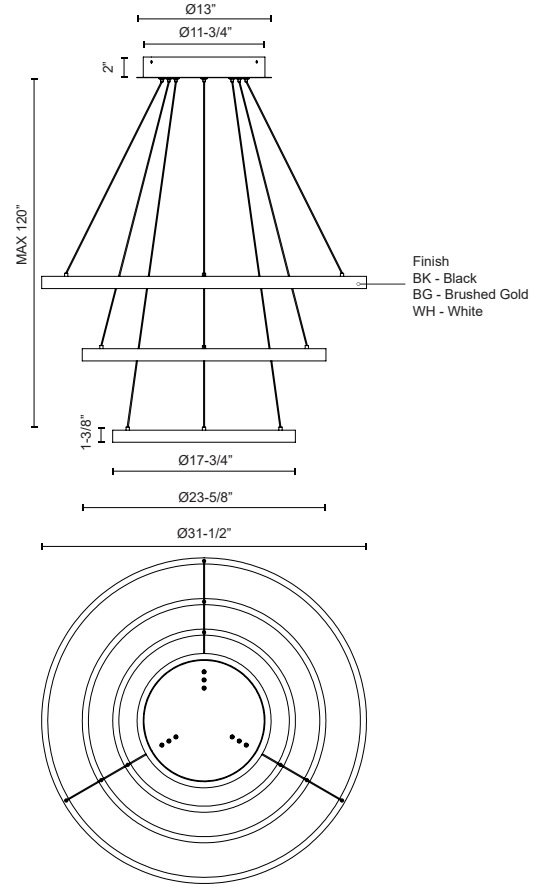

CH87332-BG
Brushed Gold

CH87332-BK
Black

CH87332-WH
White

SPECIFICATION DETAILS

| | |
|---------------------------------|---|
| Fixture Dimensions | D31-1/2" x H1-3/8" |
| Light Source | LED with DC Driver |
| Wattage | 150W |
| Total Lumens | 11120lm |
| Delivered Lumens | BG-4700lm*; BK-4700lm*; WH-6320lm*; |
| Voltage | 120V |
| Color Temperature | 3000K |
| CRI (Ra) | 90CRI |
| Optional Color Temps | 2700K - 5000K Available, Minimum Order Quantities Apply |
| LED Rated Life | 50,000 hours |
| Dimming | 100% - 10%, TRIAC or ELV Dimmer (Not Included) |
| Diffuser Details | Frosted Silicone Diffuser |
| Adjustable | Yes |
| Wire Length | 120" Max |
| Wire Type | BG - Black Wire; BK - Black Wire; WH - Clear Wire; |
| Minimum Hang Height | 16" |
| Sloped Ceiling Adaptable | Yes |
| Location | Dry |
| Illumination Direction | Downlight |
| Canopy Dimensions | D13" x H2" |
| Paint Finish | BG01(Canopy); BG02(Fixture Body); BK02; WH02; |

* For custom options, consult factory for details.

* For warranty information, please visit www.kuzcolighting.com/warranty

DESCRIPTION

Extruded and rolled aluminum with rectangular profile. Flush silicone diffuser. Three tiers. Matte powder-coated finish. Down light